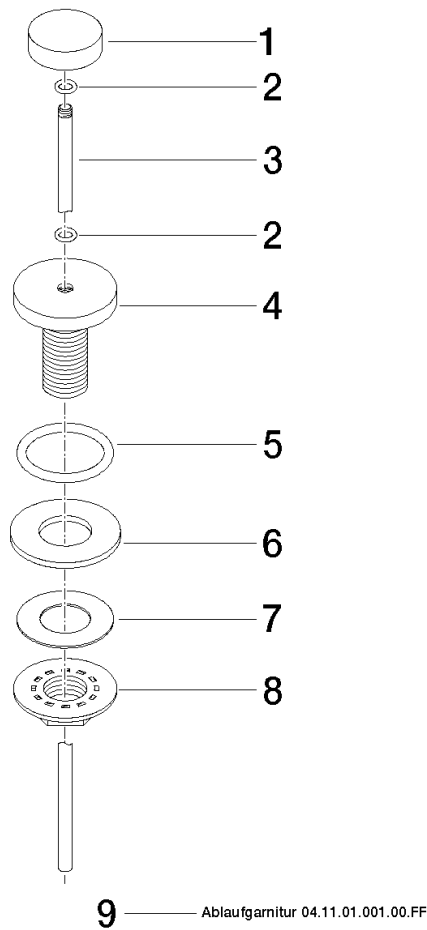

Basin Waste with knob for deck mounting 1 1/4" - Brushed Durabronze (23kt Gold)

IMO

10 200 970

Fits: IMO, LULU, MADISON, MEM, TARA, CL.1, LISSÉ, VAIA, META, CYO

	Brushed Durabronze (23kt Gold)	10 200 970-28
	Chrome	10 200 970-00
	Brushed Platinum	10 200 970-06
	Platinum	10 200 970-08
	Durabronze (23kt Gold)	10 200 970-09
	Dark Chrome	10 200 970-19
	Light Gold	10 200 970-26
	Brushed Light Gold	10 200 970-27
	Matte Black	10 200 970-33
	Brushed Bronze	10 200 970-42
	Brushed Champagne (22kt Gold)	10 200 970-46
	Champagne (22kt Gold)	10 200 970-47
	Brushed Chrome	10 200 970-93
	Brushed Dark Platinum	10 200 970-99

Basin Waste with knob for deck mounting 1 1/4" - Brushed Durabronze (23kt Gold)

IMO

10 200 970

Only suitable for basins with an overflow.

Basin Waste with knob for deck mounting 1 1/4" - Brushed Durabronz (23kt Gold)

IMO

10 200 970

10 200 970
Parts for other finishes can be found here: Chrome

Spare parts list

No.	Item Number	Name	Quantity used	Delivery time
1	09 21 33 001-28	handle	1	20
2	09 14 10 007 90	seal	2	2
3	09 31 09 004-28	pull-rod	1	20
4	09 18 40 022-28	sleeve	1	20
5	09 14 10 095 90	seal	1	2
6	09 14 05 012 90	seal	1	2
7	09 14 40 001 90	seal	1	60
8	09 23 10 010 90	nut	1	2
9	90 11 01 001 00-28	pop-up waste	1	20